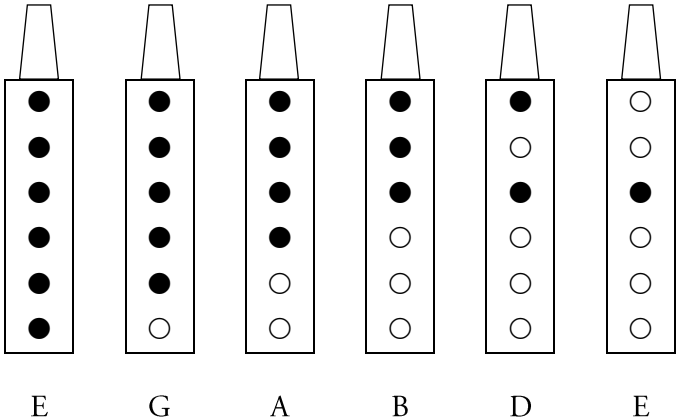

# Bass E Fingering Chart (Native American Style Flute)

Bass E Pentatonic minor scale:

Alternative Bass E Pentatonic minor scale:

Bass E Chromatic scale: