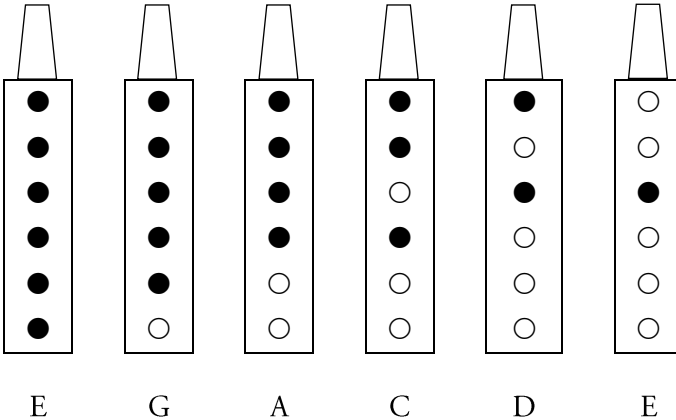

# Bass E Fingering Chart (Native American Style Flute)

Bass E Pentatonic minor scale:

Alternative Bass E Pentatonic minor scale:

Bass E Chromatic scale: