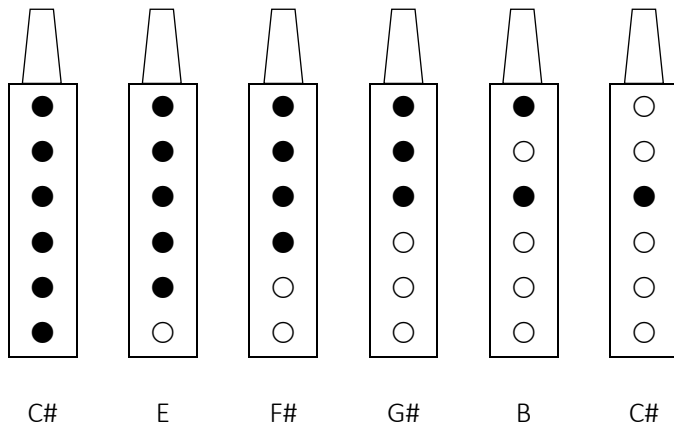

# Bass C# Fingering Chart (6-Hole Native American Style Flute)

Bass C# Pentatonic minor scale:

Alternative Bass C# Pentatonic minor scale:

Bass C# Chromatic scale: