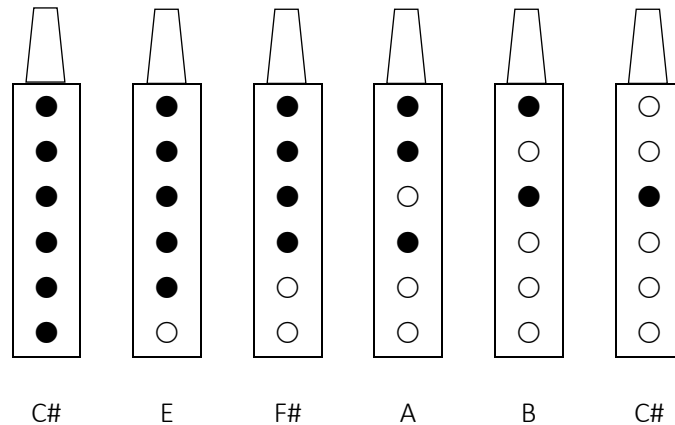

# Bass C# Fingering Chart (6-Hole Native American Style Flute)

Bass C# Pentatonic minor scale:

Alternative Bass C# Pentatonic minor scale:

Bass C# Chromatic scale: