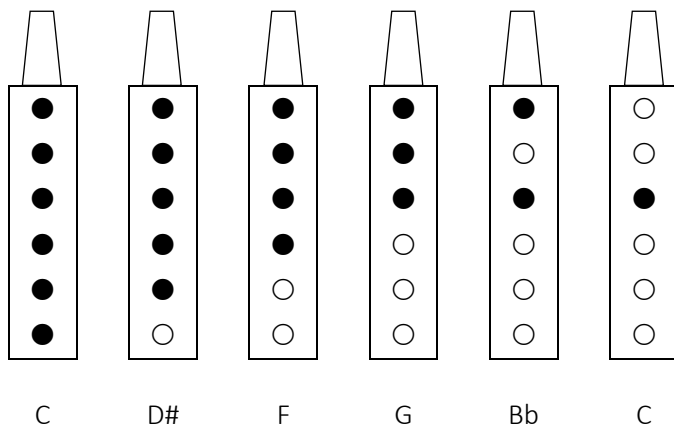

Bass C Fingering Chart (6-Hole Native American Style Flute)

Bass C Pentatonic minor scale:

Alternative Bass C Pentatonic minor scale:

Bass C Chromatic scale: