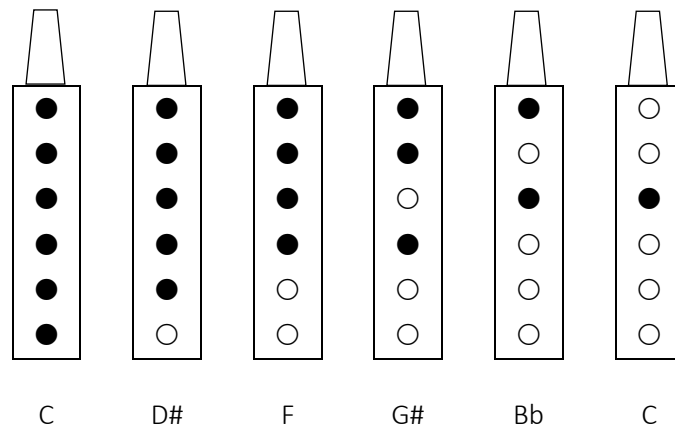

Bass C Fingering Chart (6-Hole Native American Style Flute)

Bass C Pentatonic minor scale:

Alternative Bass C Pentatonic minor scale:

Bass C Chromatic scale: