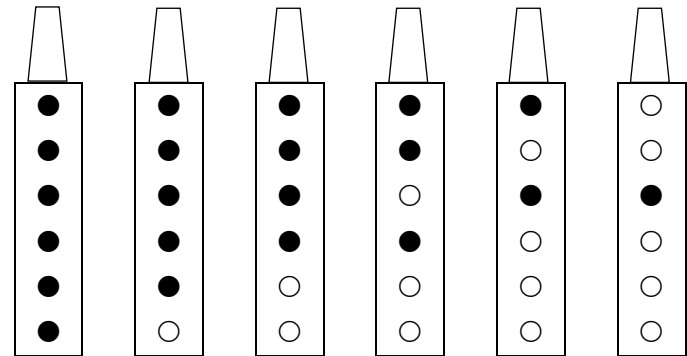

Bass D Fingering Chart (6-Hole Native American Style Flute)

Bass D Pentatonic minor scale:

D F G A C D

Alternative Bass D Pentatonic minor scale:

D F G Bb C D

Bass D Chromatic scale:

D E F F# G G# A Bb B C C# D D# E