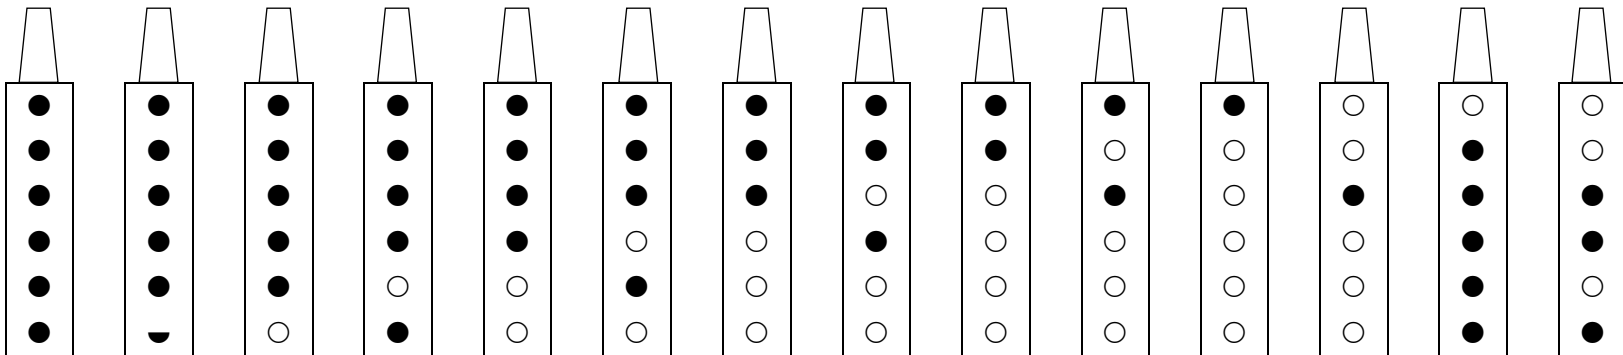

Bass D Fingering Chart (6-Hole Native American Style Flute)

Bass D Pentatonic minor scale:

D F G A C D

Alternative Bass D Pentatonic minor scale:

D F G Bb C D

Bass D Chromatic scale:

D E F F# G G# A Bb B C C# D D# E