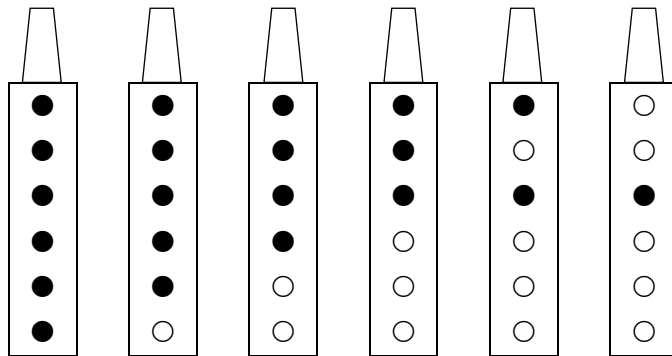

Bass D Fingering Chart (6-Hole Native American Style Flute)

Bass D Pentatonic minor scale:

D F G A C D

Alternative Bass D Pentatonic minor scale:

D F G Bb C D

Bass D Chromatic scale:

D E F F# G G# A Bb B C C# D D# E