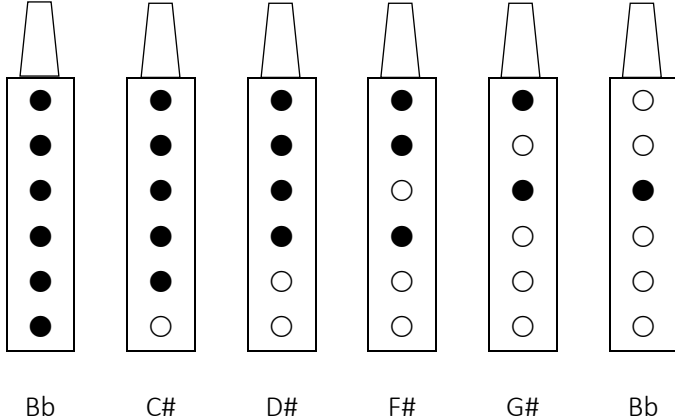

# High Bb Fingering Chart (6-Hole Native American Style Flute)

High Bb Pentatonic minor scale:

Alternative High Bb Pentatonic minor scale:

High Bb Chromatic scale: