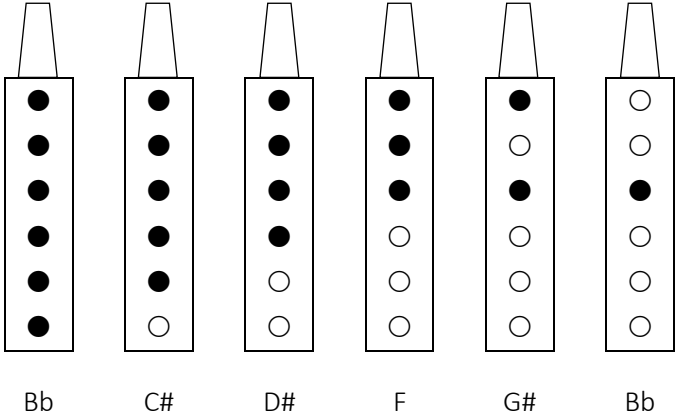

# High Bb Fingering Chart (6-Hole Native American Style Flute)

High Bb Pentatonic minor scale:

Alternative High Bb Pentatonic minor scale:

High Bb Chromatic scale: