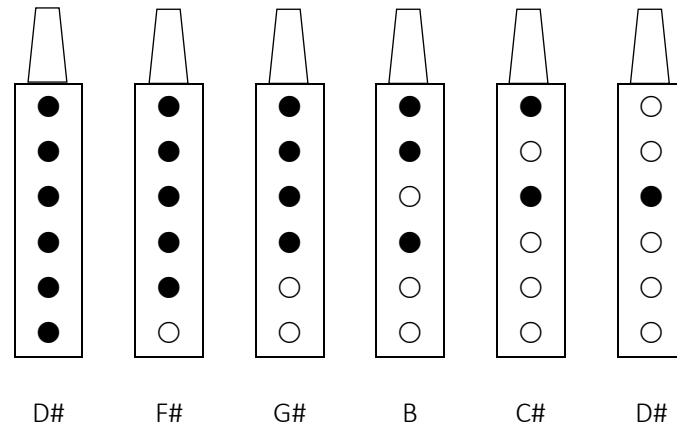

Low D# Fingering Chart (6-Hole Native American Style Flute)

Low D# Pentatonic minor scale:

Alternative Low D# Pentatonic minor scale:

Low D# Chromatic scale: