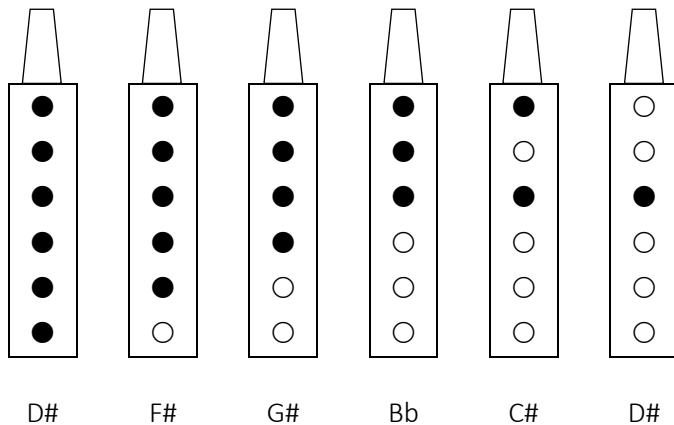

Low D# Fingering Chart (6-Hole Native American Style Flute)

Low D# Pentatonic minor scale:

Alternative Low D# Pentatonic minor scale:

Low D# Chromatic scale: