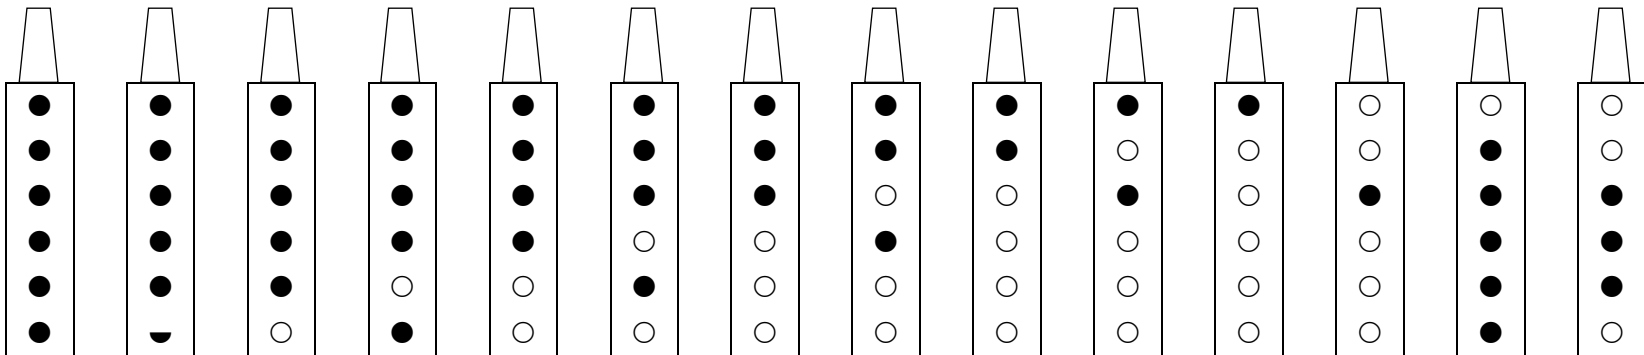

Low E Fingering Chart (6-Hole Native American Style Flute)

Bass E Pentatonic minor scale:

E G A B D E

Alternative Bass E Pentatonic minor scale:

E G A C D E

Bass E Chromatic scale:

E F# G G# A Bb B C C# D D# E F F#