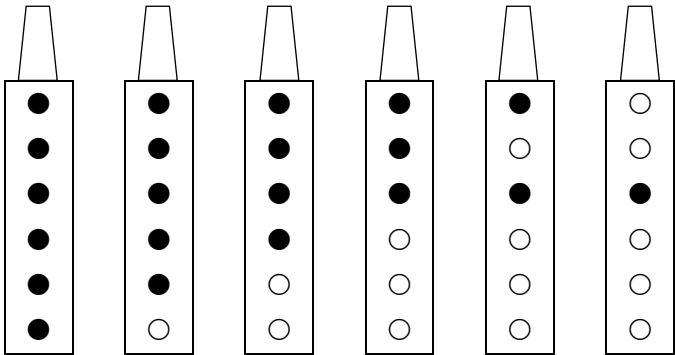

Low F Fingering Chart (6-Hole Native American Style Flute)

Low F Pentatonic minor scale:

F G# Bb C D# F

Alternative Low F Pentatonic minor scale:

F G# Bb C# D# F

Low F Chromatic scale:

F G G# A Bb B C C# D D# E F F# G