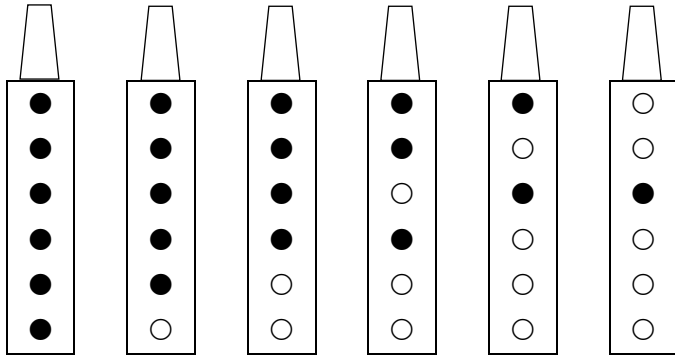

Low F Fingering Chart (6-Hole Native American Style Flute)

Low F Pentatonic minor scale:

F G# Bb C D# F

Alternative Low F Pentatonic minor scale:

F G# Bb C# D# F

Low F Chromatic scale:

F G G# A Bb B C C# D D# E F F# G