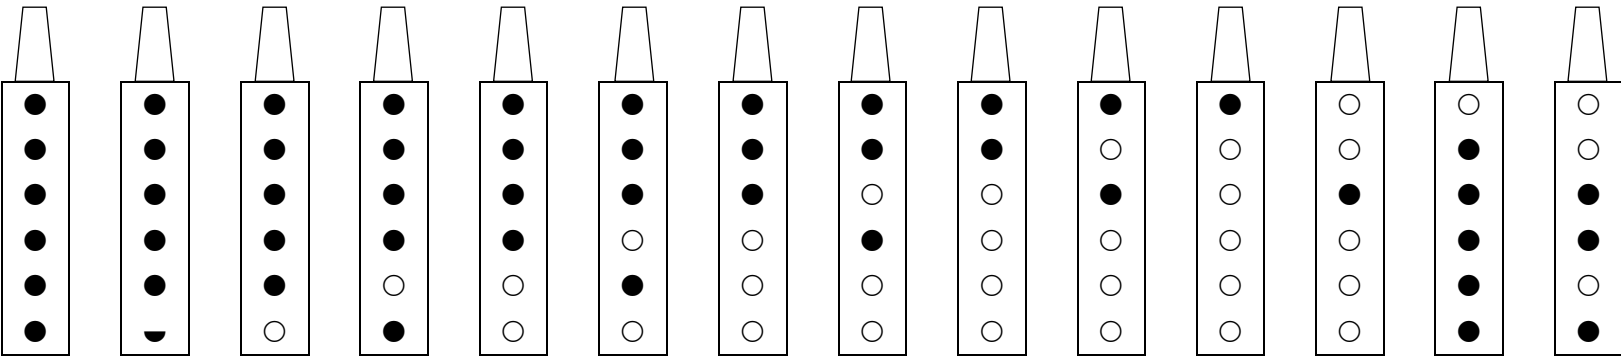

Low F Fingering Chart (6-Hole Native American Style Flute)

Low F Pentatonic minor scale:

F G# Bb C D# F

Alternative Low F Pentatonic minor scale:

F G# Bb C# D# F

Low F Chromatic scale:

F G G# A Bb B C C# D D# E F F# G