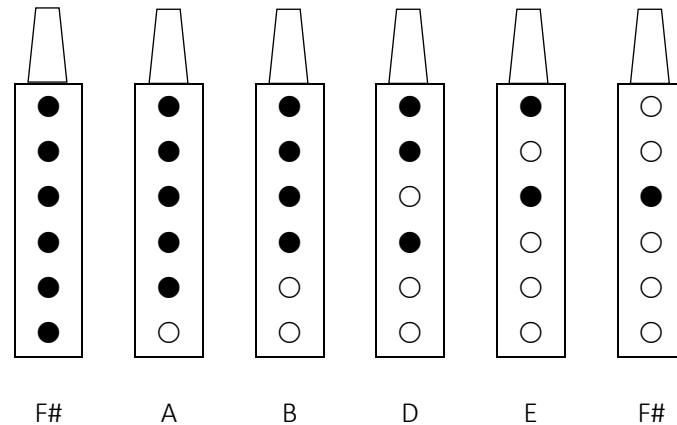

# Midtone F# Fingering Chart (6-Hole Native American Style Flute)

Midtone F# Pentatonic minor scale:

Alternative Midtone F# Pentatonic minor scale:

Midtone F# Chromatic scale: