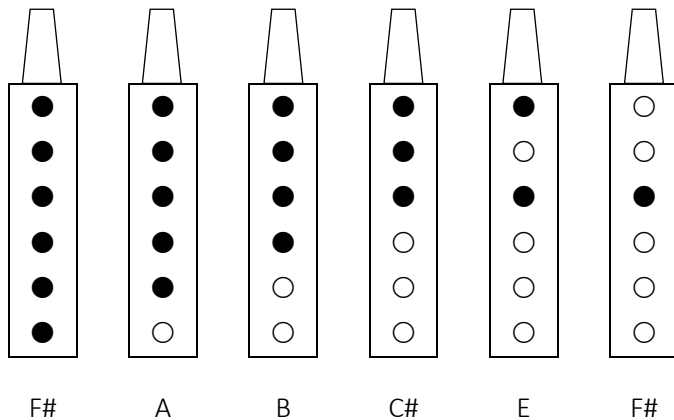

# Midtone F# Fingering Chart (6-Hole Native American Style Flute)

Midtone F# Pentatonic minor scale:

Alternative Midtone F# Pentatonic minor scale:

Midtone F# Chromatic scale: