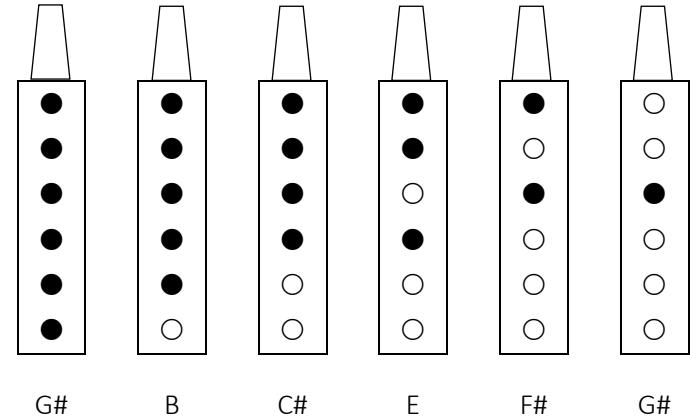

# Midtone G# Fingering Chart (6-Hole Native American Style Flute)

Midtone G# Pentatonic minor scale:

Alternative Midtone G# Pentatonic minor scale:

Midtone G# Chromatic scale: