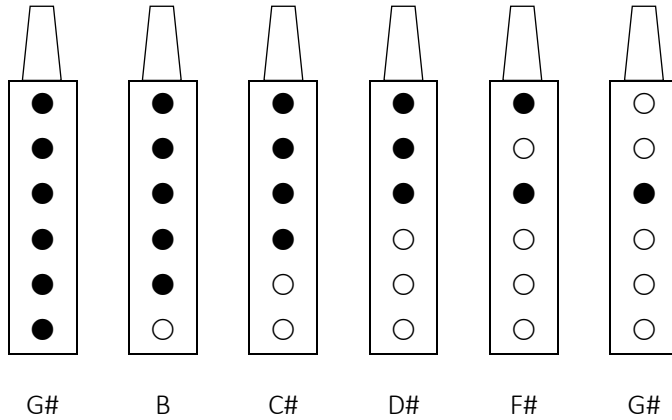

# Midtone G# Fingering Chart (6-Hole Native American Style Flute)

Midtone G# Pentatonic minor scale:

Alternative Midtone G# Pentatonic minor scale:

Midtone G# Chromatic scale: